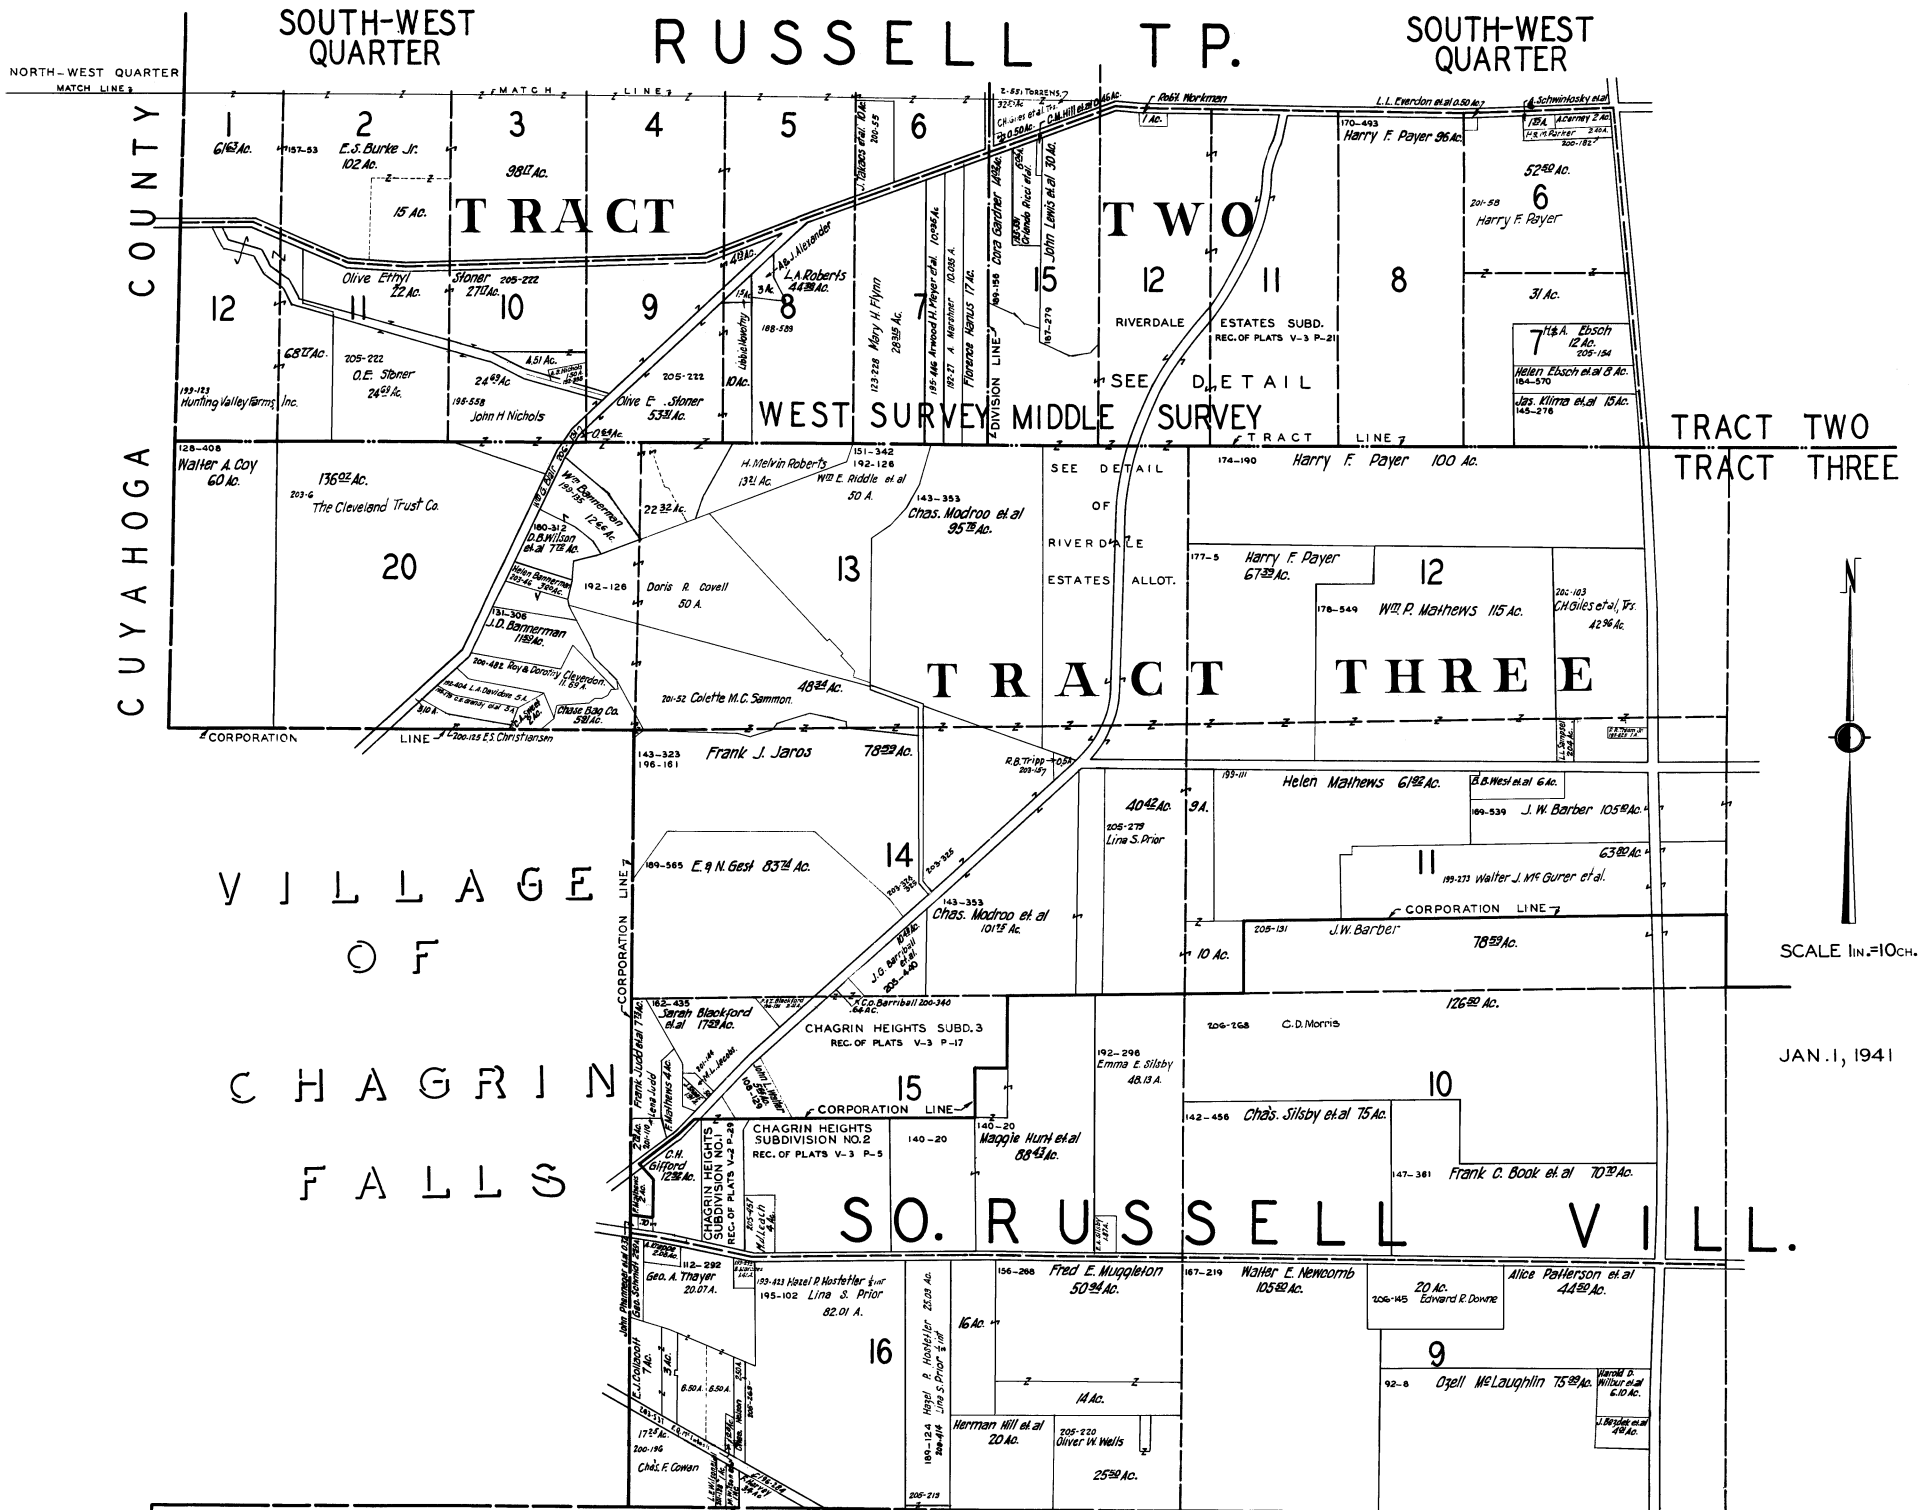

RUSSELL TWP. - S.W. NOT TO SCALE 1941

SCALE 1 in. = 10 ch.

JAN. 1, 1941