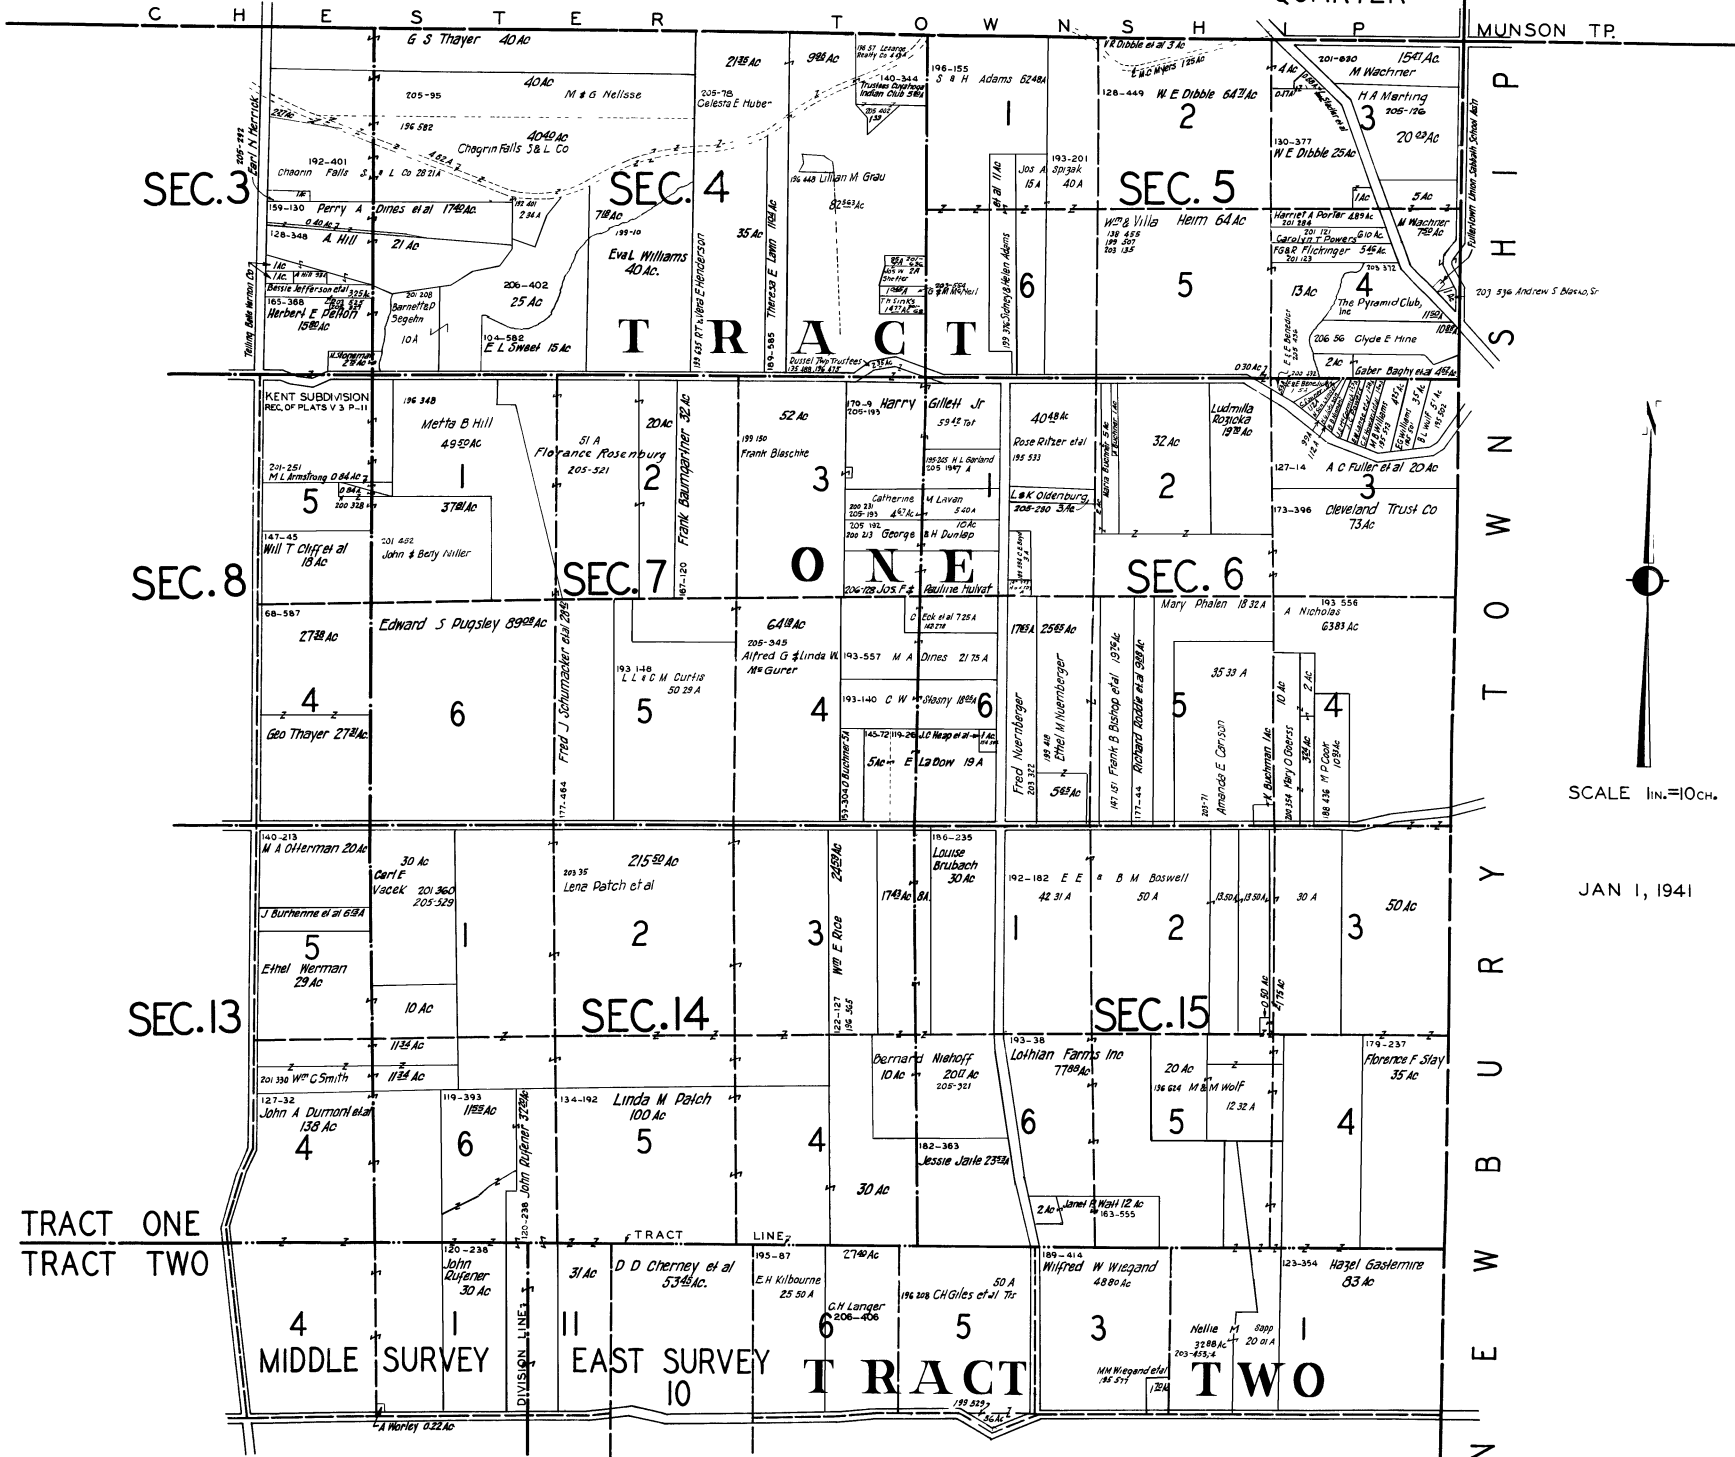

# RUSSELL TWP. - N.E. NOT TO SCALE 1941

NORTH-EAST  
QUARTER

RUSSELL TWP.

NORTH-EAST  
QUARTER

SCALE 1IN.=10CH.

JAN 1, 1941

# RUSSELL TWP. - S.W. NOT TO SCALE 1941

SCALE 1 in. = 10 ch.

JAN. 1, 1941

# RUSSELL TWP. - S.E. NOT TO SCALE 1941

# RUSSELL TWP. - RIV NOT TO SCALE 1941

RIVERDALE ESTATES  
ALLOTMENT

RUSSELL TP.

RIVERDALE ESTATES  
ALLOTMENT

PART TWO

—\*NOTE\*—  
THE AREAS SHOWN HEREON ARE  
APPROXIMATE, AND ARE COMPUTED  
TO THE CENTER LINES OF THE STREETS.