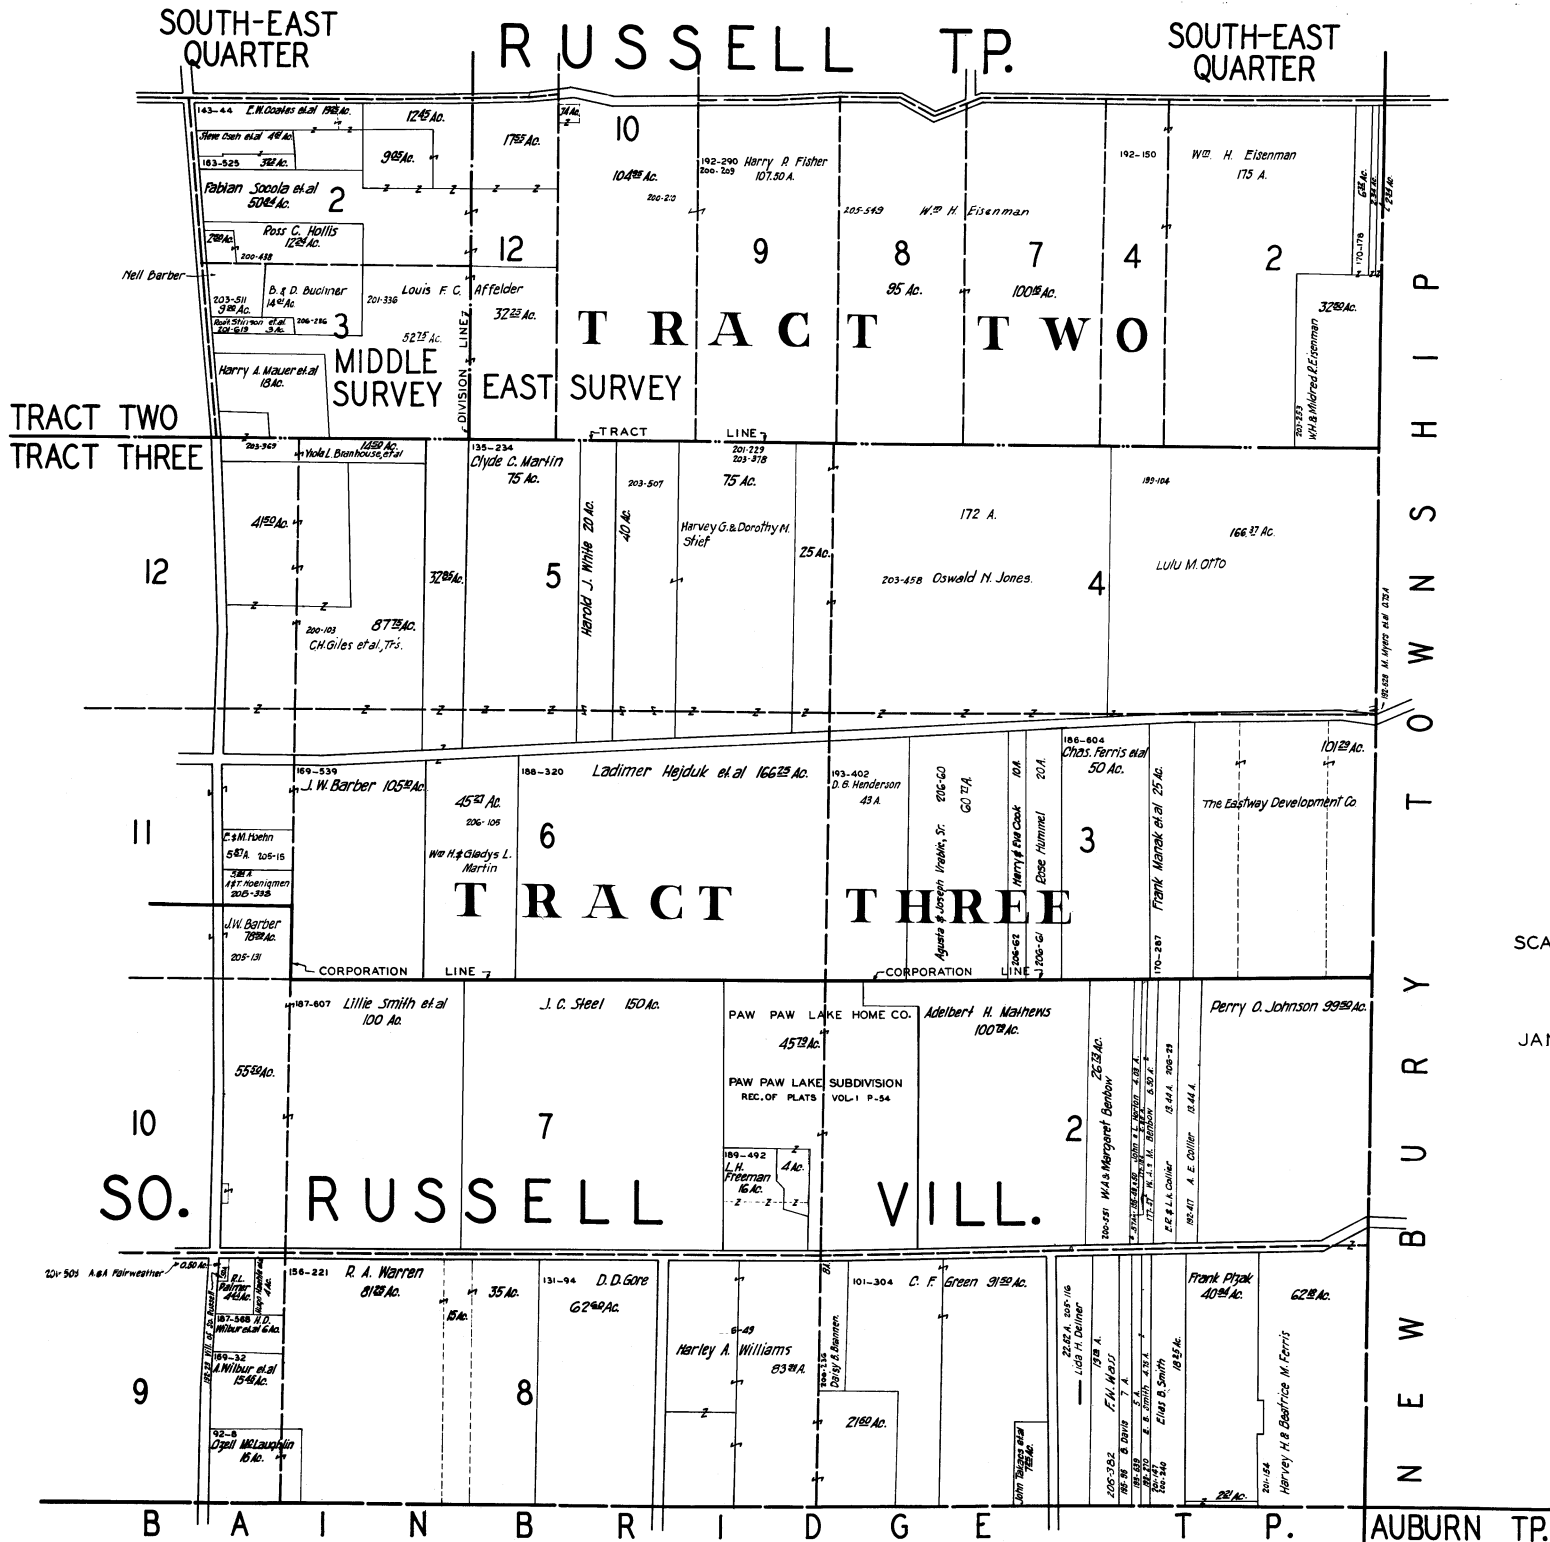

# RUSSELL TWP. - N.E. NOT TO SCALE 1941

NORTH-EAST  
QUARTER

RUSSELL TWP.

NORTH-EAST  
QUARTER

SCALE 1IN.=10CH.

JAN 1, 1941

# RUSSELL TWP. - S.W. NOT TO SCALE 1941

SCALE 1 in. = 10 ch.

JAN. 1, 1941

# RUSSELL TWP. - S.E. NOT TO SCALE 1941

# RUSSELL TWP. - RIV NOT TO SCALE 1941

RIVERDALE ESTATES  
ALLOTMENT

RUSSELL TP.

RIVERDALE ESTATES  
ALLOTMENT

PART TWO

—\*NOTE\*—  
THE AREAS SHOWN HEREON ARE  
APPROXIMATE, AND ARE COMPUTED  
TO THE CENTER LINES OF THE STREETS.