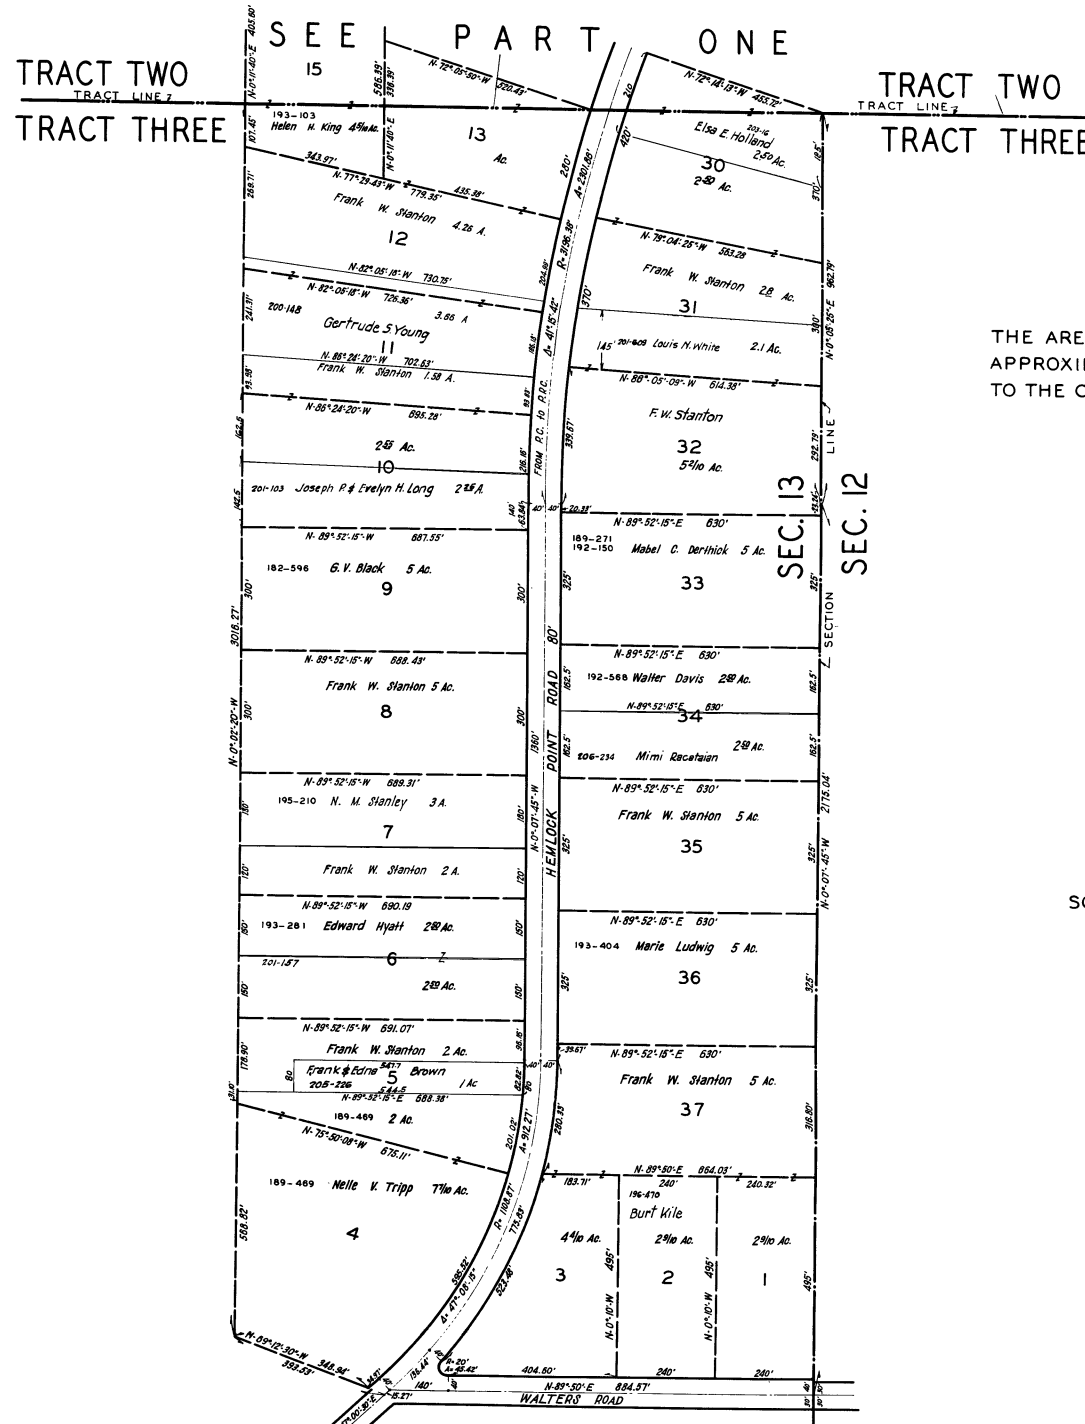

# RUSSELL TWP. - N.E. NOT TO SCALE 1941

NORTH-EAST  
QUARTER

RUSSELL TWP.

NORTH-EAST  
QUARTER

SCALE 1IN.=10CH.

JAN 1, 1941

# RUSSELL TWP. - S.W. NOT TO SCALE 1941

SCALE 1 in. = 10 ch.

JAN. 1, 1941

# RUSSELL TWP. - S.E. NOT TO SCALE 1941

# RUSSELL TWP. - RIV NOT TO SCALE 1941

RIVERDALE ESTATES  
ALLOTMENT

RUSSELL TP.

RIVERDALE ESTATES  
ALLOTMENT

PART TWO

—\*NOTE\*—  
THE AREAS SHOWN HEREON ARE  
APPROXIMATE, AND ARE COMPUTED  
TO THE CENTER LINES OF THE STREETS.